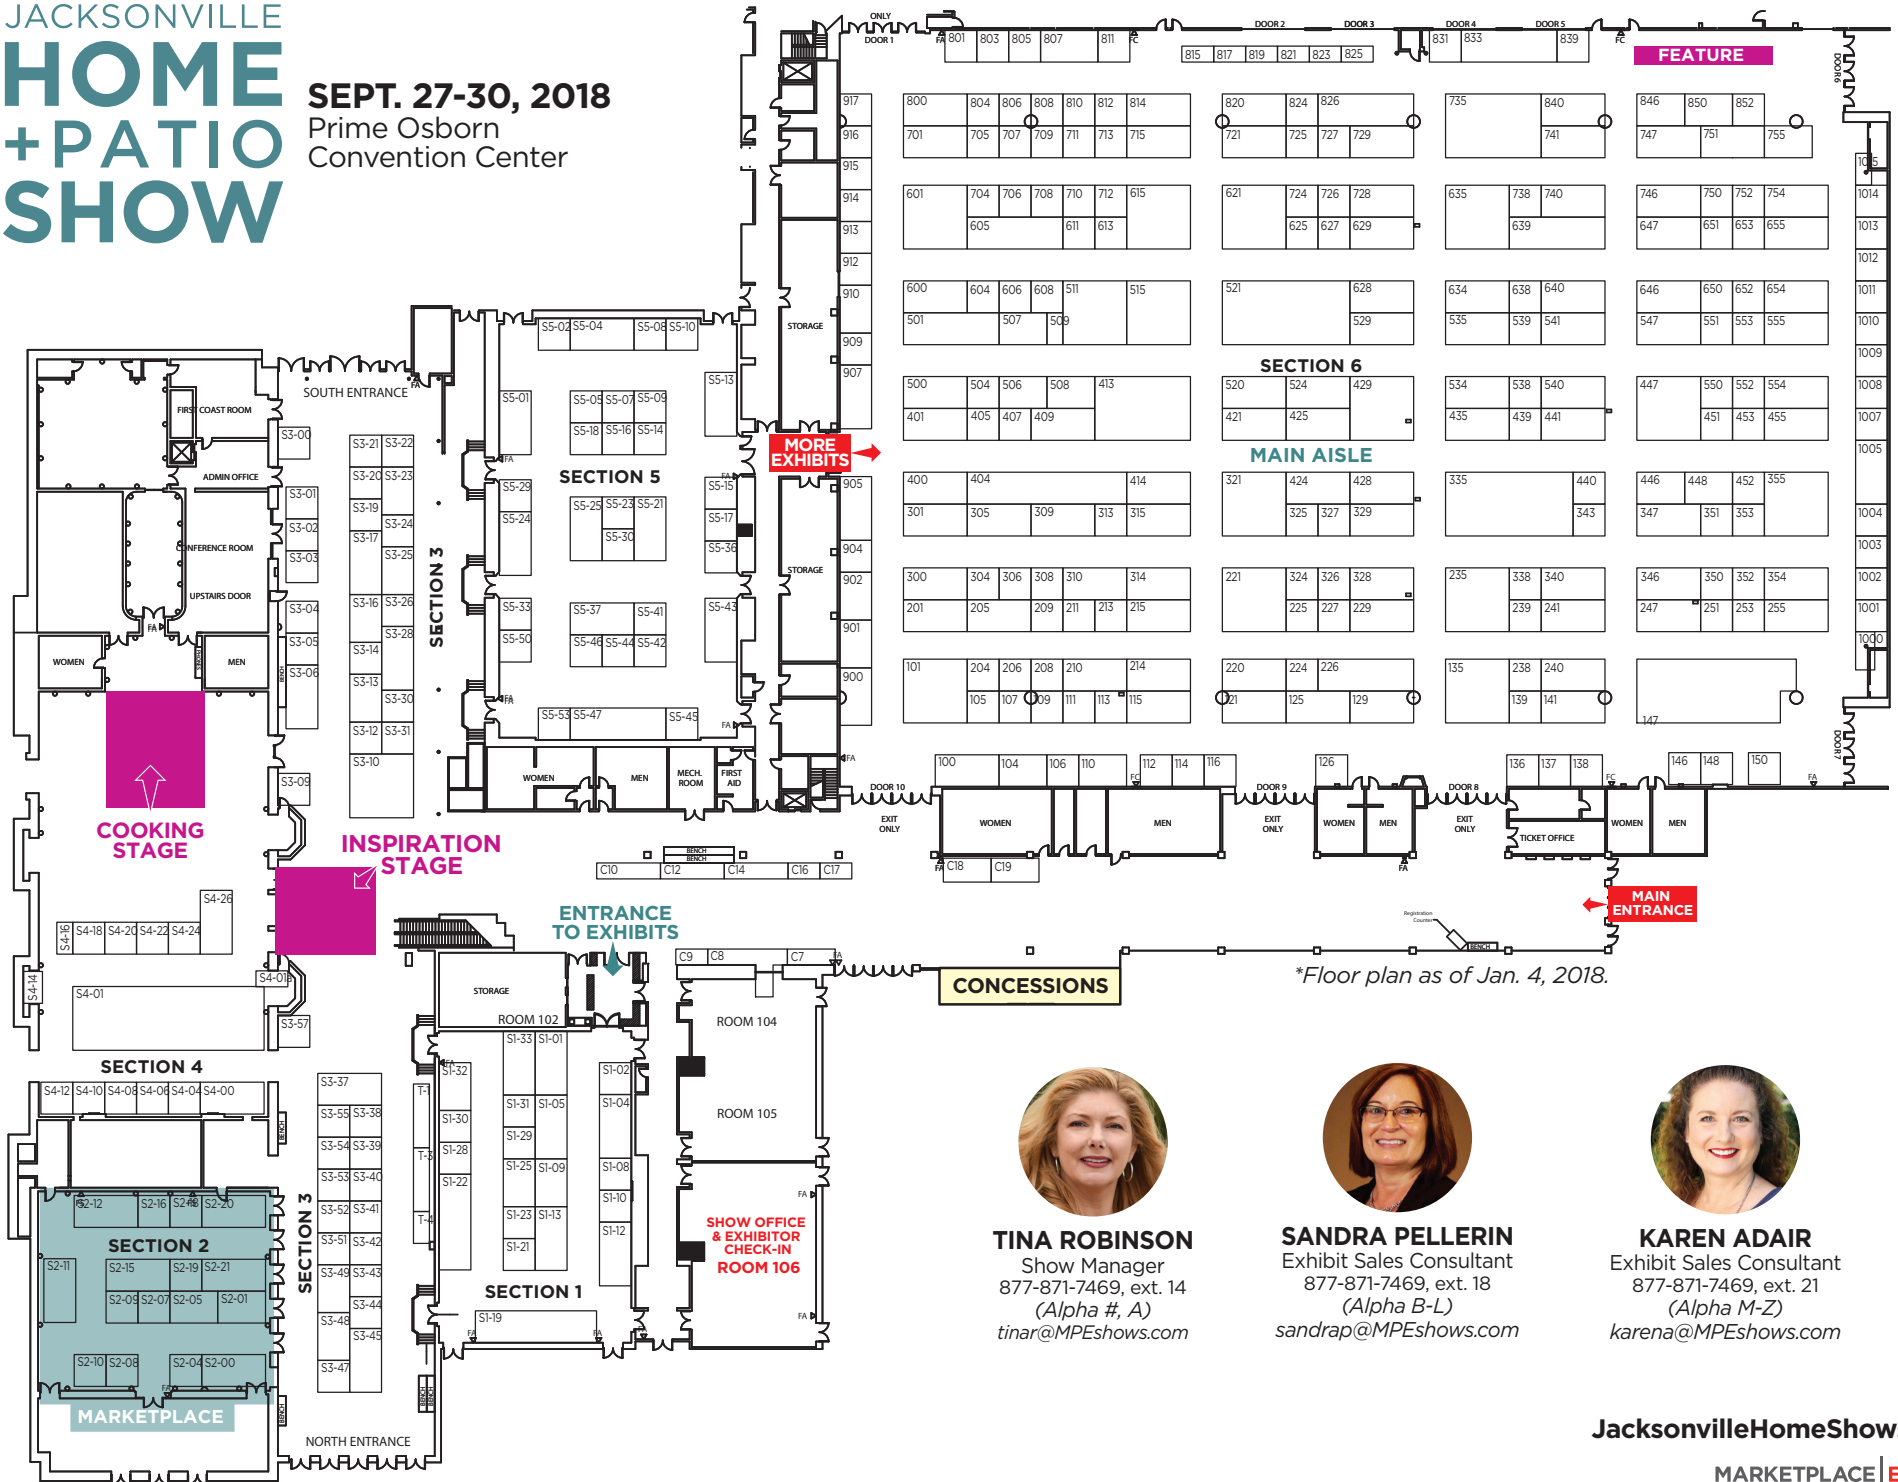

JACKSONVILLE HOME + PATIO SHOW

SEPT. 27-30, 2018
Prime Osborn
Convention Center

TINA ROBINSON
Show Manager
877-871-7469, ext. 14
(Alpha #, A)
tinar@MPeshows.com

SANDRA PELLERIN
Exhibit Sales Consultant
877-871-7469, ext. 18
(Alpha B-L)
sandrap@MPeshows.com